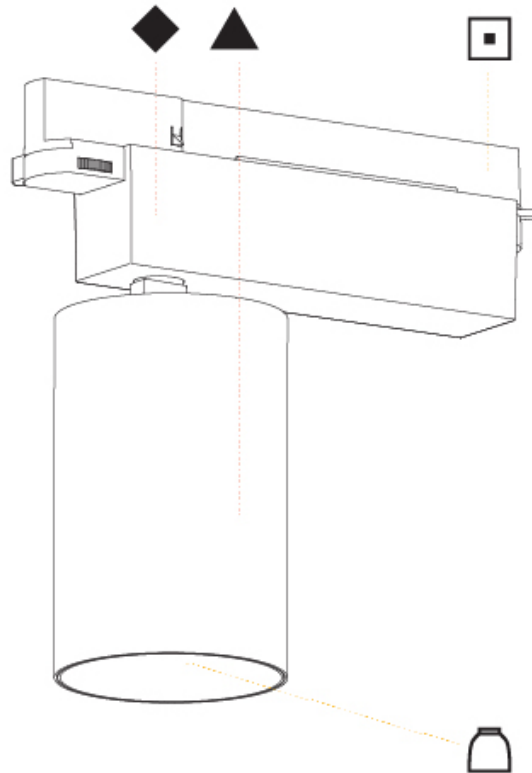

CENTRIQ 95 TRACK

A3T019-

PROJECT
TYPE
SPECIFIER
QUANTITY
DATE

A