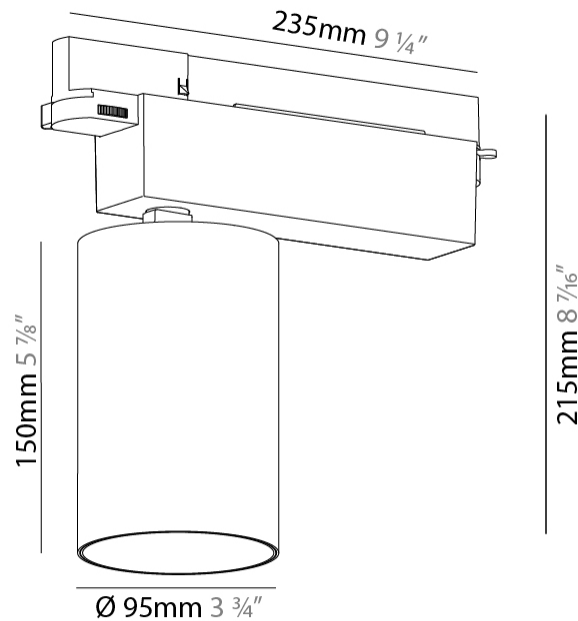

GENERAL

Series: Centriq
Subseries: Centriq 95
Brand: Prolicht
Division: Architectural
Mounting Type: Track
Mounting Location: Ceiling
Subcategory: Spots

PHYSICAL

Shape: Cylinder
Diameter (mm): 95
Diameter (in): 3 3/4
Length (mm): 235
Length (in): 9 1/4
Height (mm): 150
Height (in): 5 7/8
Light Distribution: Adjustable / Direct
Weight (kg): 1.495
Weight (lbs): 3.3
Fixture Finish: SSR / BKV / CWI / CRY / HAB / UFT / ITA / RUA / FTG / MYG / LOD / PUS / FRO / FUP / KIA / POP / BLS / SPG / MEY / GOH / GUM / CHC / COM / ABZ / JAG / OBR / MOS / ROR
Fixture Material: Aluminum

ELECTRICAL

Lamp Type: LED (Zhaga Standard)
Input Wattage (W): 18
Total Output Wattage (W): 16.4
Dimming: Tri-Mode (Non-Dimming and Phase Dimming (120Vac only) and 0-10V Dimming)
Driver Included: Yes
Driver Location: Integrated
Driver Type: Constant Current - Universal
Driver Class: Class 2
Input Voltage (V): 120 - 277
Constant Current (MA): 500

LED

Number of LEDs: 1
Color Temperature (°K): 2700 / 3000 / 3500 / 4000
Max. Delivered Lumen (lm): 1567 / 1666 / 1719 / 1754
Nominal Lumen (lm): 2271 / 2414 / 2491 / 2542
CRI: >90 CRI
Lamp Life (hrs): 50000
Upon Request: Special Color Temperature Special Led

OPTICAL

Reflector: 18 / 26 / 40
Adjustability: Rotational 340°; Tilt 90°
Upon Request: Special Beam Angles

RATINGS AND CERTIFICATIONS

Certified By: Certified for North American Standards
IP rating: IP20